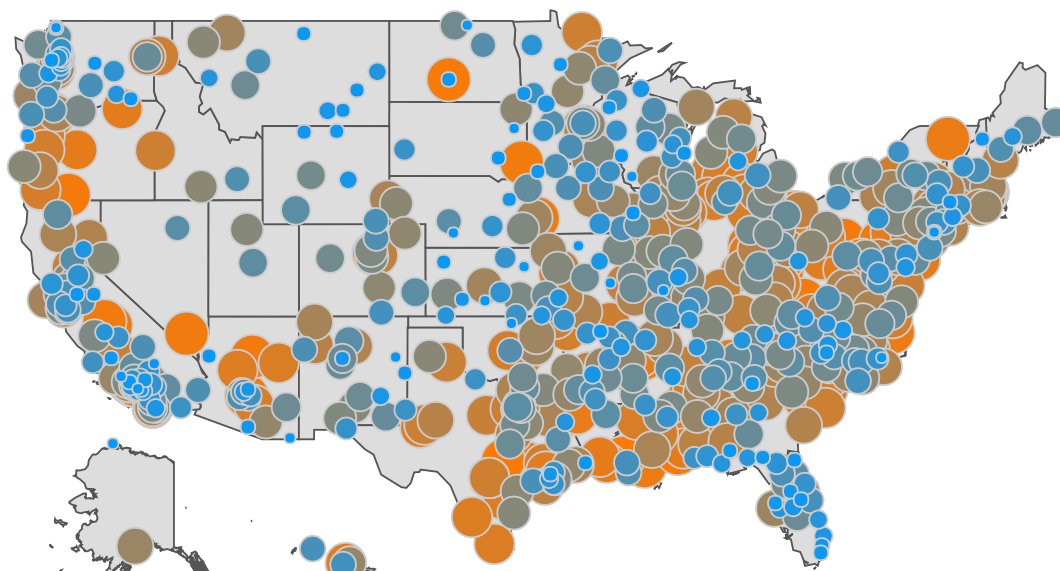

Here's how Arizona colleges rank in WalletHub's 2016 Best & Worst Community Colleges:

4. Cochise County Community College District
29. Mohave Community College
46. Tohono O'Odham Community College
66. Scottsdale Community College
81. Paradise Valley Community College
197. Mesa Community College
220. Chandler-Gilbert Community College
249. Estrella Mountain Community College
269. Phoenix College
283. South Mountain Community College
349. Eastern Arizona College
375. Glendale Community College
478. Pima Community College
700. Central Arizona College
702. Northland Pioneer College
716. Yavapai College
779. Coconino Community College
805. Rio Salado College

KJZZ is licensed to the Maricopa Community College District.

WalletHub

Source: WalletHub

Like this story? Support **KJZZ** [Donate](#)